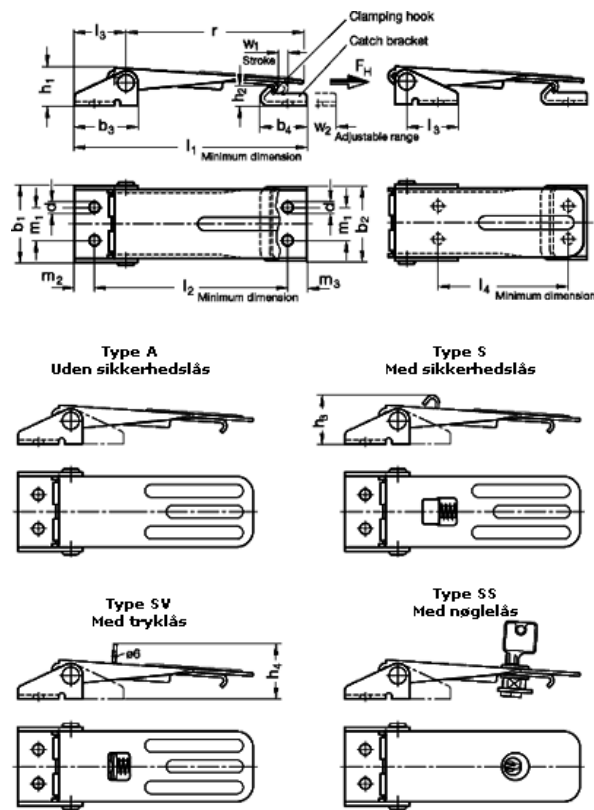

Article number: 201108062

Description: E+G Klee Hook clamp
GN 821-400-SV-ST-2

Measures

$b_1 = 46,5$	$h_4 = 32,5$	N	= 4000
$b_2 = 45$	$l_1 = 144$	r	= 107,5
$b_3 = 38$	$l_2 = 120,5$	w1	= 6,5
$b_4 = 27$	$l_3 = 32$	w2 adjustable range	= 18
$d = 6,3$	$l_4 = 83,5$		
$h_1 = 22$	$m_1 = 20$		
$h_2 = 12$	$m_2 = 12$		
$h_3 = 28,5$	$m_3 = 11,5$		